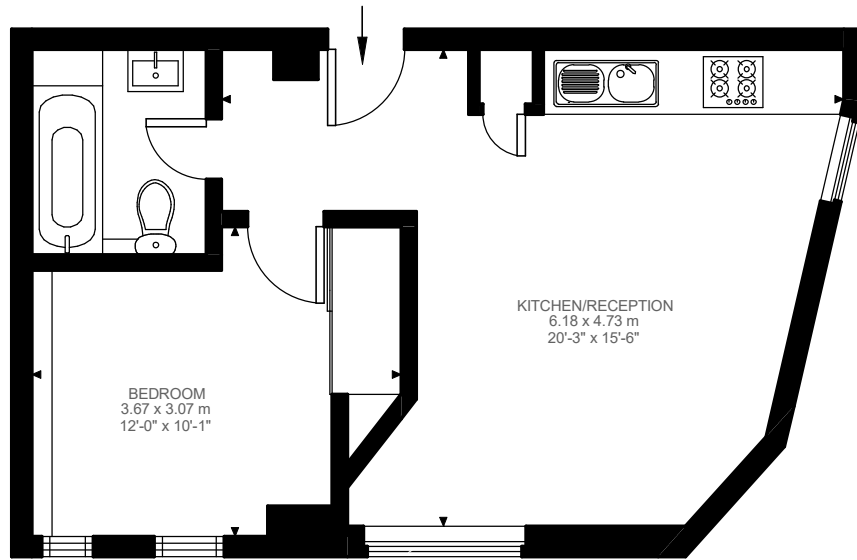

Approximate Gross Internal Area
36.55 SQ.M / 393 SQ.FT

Second Floor
393 ft²